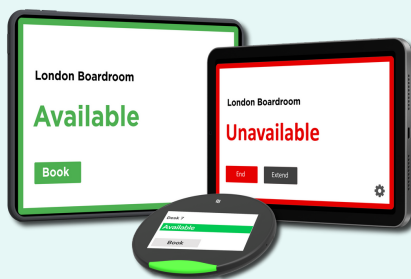

SPACE CONNECT

Integrations and Hardware Partners

Hardware & Software Integrations to enhancement and simplify Space and Visitor Management

Hardware Partners

Meeting Room Panel

Meeting Room Panel

Meeting Room Panel

Room Sensors

Meeting Room + Desk Panel

Space Connect integrates natively with leading touch screen room and desks panels such as iPad and Android devices, as well as room sensors.

Click or scan to book a demo today!

Or contact your A+K Account Manager to find out more!

Compatible SSO Integrations

Space Connect offers integration with MS 365 & GSuite which enables simple management of desks, meetings, and visitors using authenticated SSO services.

Microsoft 365

Google Workspace

SC Desk Monitoring App

Enhance your desk check-in process with the Desk Monitoring Application, a valuable tool for automating user presence detection at desks.